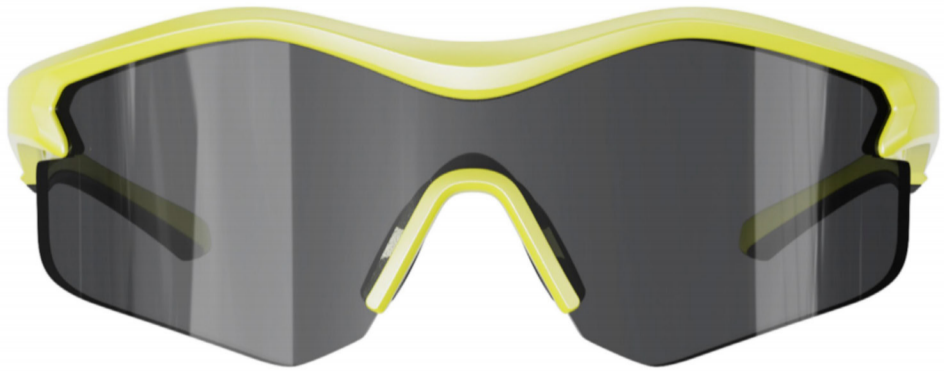

138mm

Lens Width

144mm

Bridge Width

0mm

Temple Length

120mm

Model:LS25PS321-J
Size:134-0-126